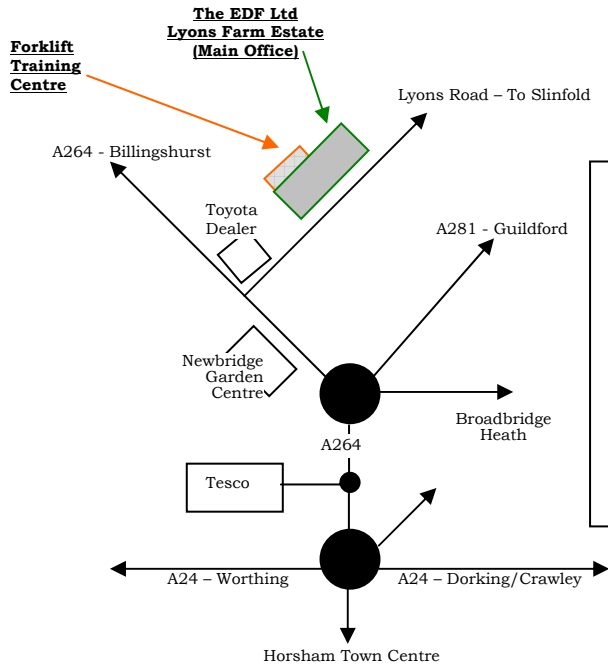

## ADDRESS AND CONTACT DETAILS

The Employee Development Forum Ltd  
Unit 11A, Lyons Farm Estate,  
Lyons Road, Slinfold,  
Horsham,  
Sussex.  
RH13 0QP

Tel No: 01403 791292  
Fax No: 01403 791293  
Email: [inbox@theedf.com](mailto:inbox@theedf.com)  
Website: [www.theedf.com](http://www.theedf.com)